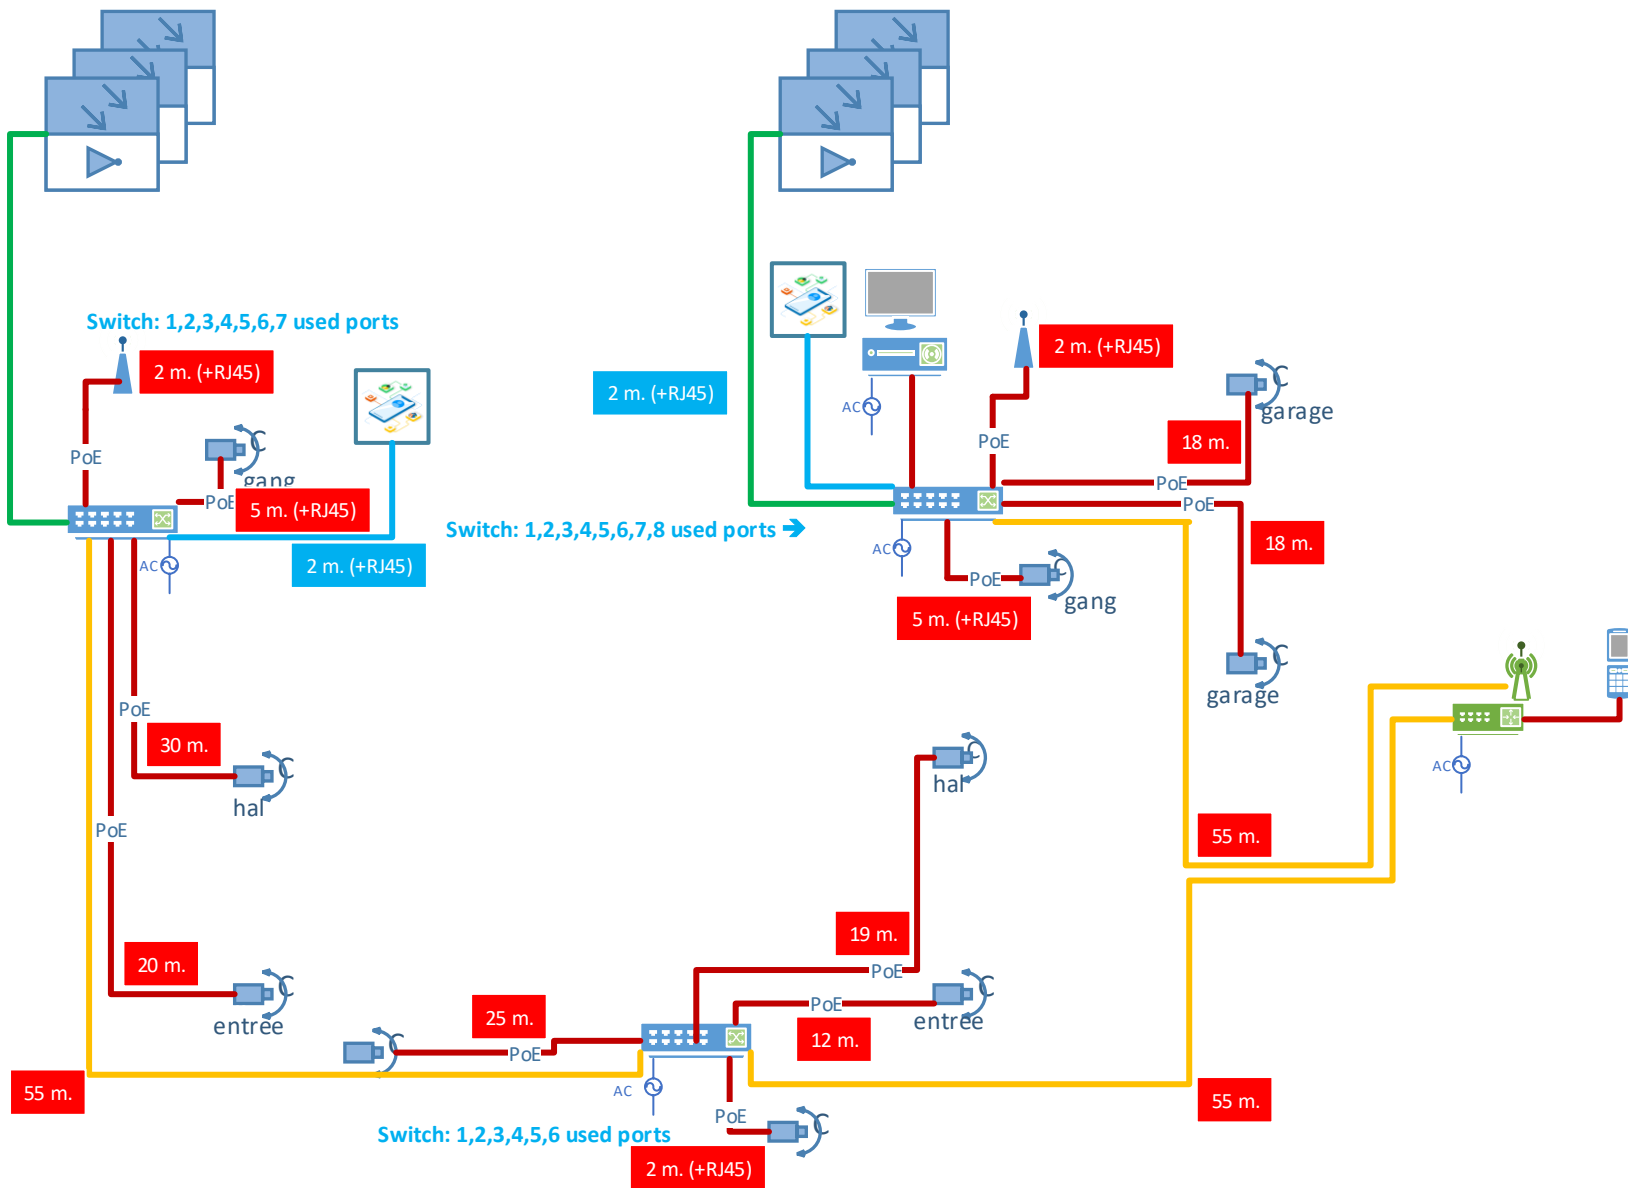

	Ubiquiti AP
	Netgear Switch
	Ziggo Router
	Display
	NVR 4TB
	Camera
	Zonne Panelen
	Hertek Connect Control
	Urmet Call Forwarding Unit

 Ubiquiti AP
 Netgear Switch
 Ziggo Router
 Display
 NVR 4TB
 Camera
 Zonne Panelen
 Hertek Connect Control
 Urmet Call Forwarding Unit

Totale kabelenlengte = 325 (rol = 305)

- + 2 kabels vaste RJ45 van 5 (of 7 meter)
- + 3 kabels vaste RJ45 van 2 meter
- + extra kabels

	Ubiquiti AP
	Netgear Switch
	Ziggo Router
	Display
	NVR 4TB
	Camera
	Zonne Panelen
	Hertek Connect Control
	Urmet Call Forwarding Unit