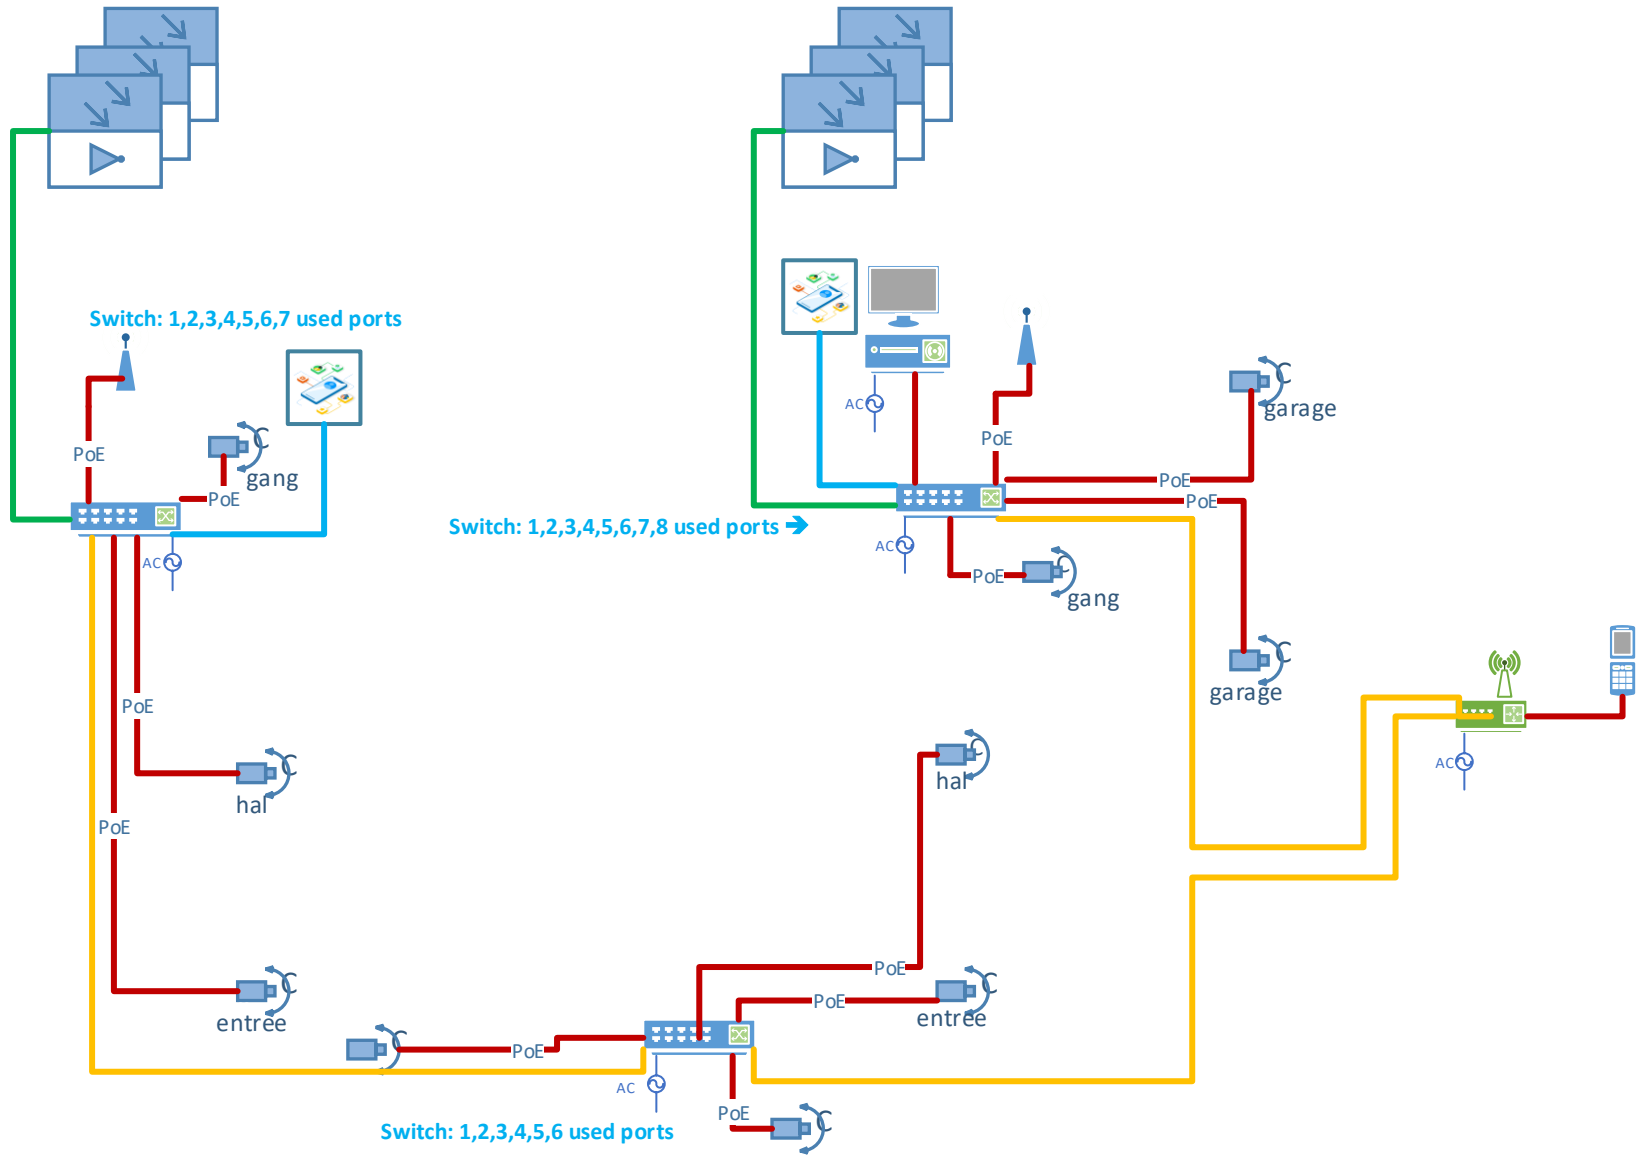

	Ubiquiti AP
	Netgear Switch
	Ziggo Router
	Display
	NVR 4TB
	Camera
	Zonne Panelen
	Hertek Connect Control
	Urmet Call Forwarding Unit

 Ubiquiti AP
 Netgear Switch
 Ziggo Router
 Display
 NVR 4TB
 Camera
 Zonne Panelen
 Hertek Connect Control
 Urmet Call Forwarding Unit

Totale kabelenlengte = 325 (rol = 305)

- + 2 kabels vaste RJ45 van 5 (of 7 meter)
- + 3 kabels vaste RJ45 van 2 meter
- + extra kabels

	Ubiquiti AP
	Netgear Switch
	Ziggo Router
	Display
	NVR 4TB
	Camera
	Zonne Panelen
	Hertek Connect Control
	Urmet Call Forwarding Unit