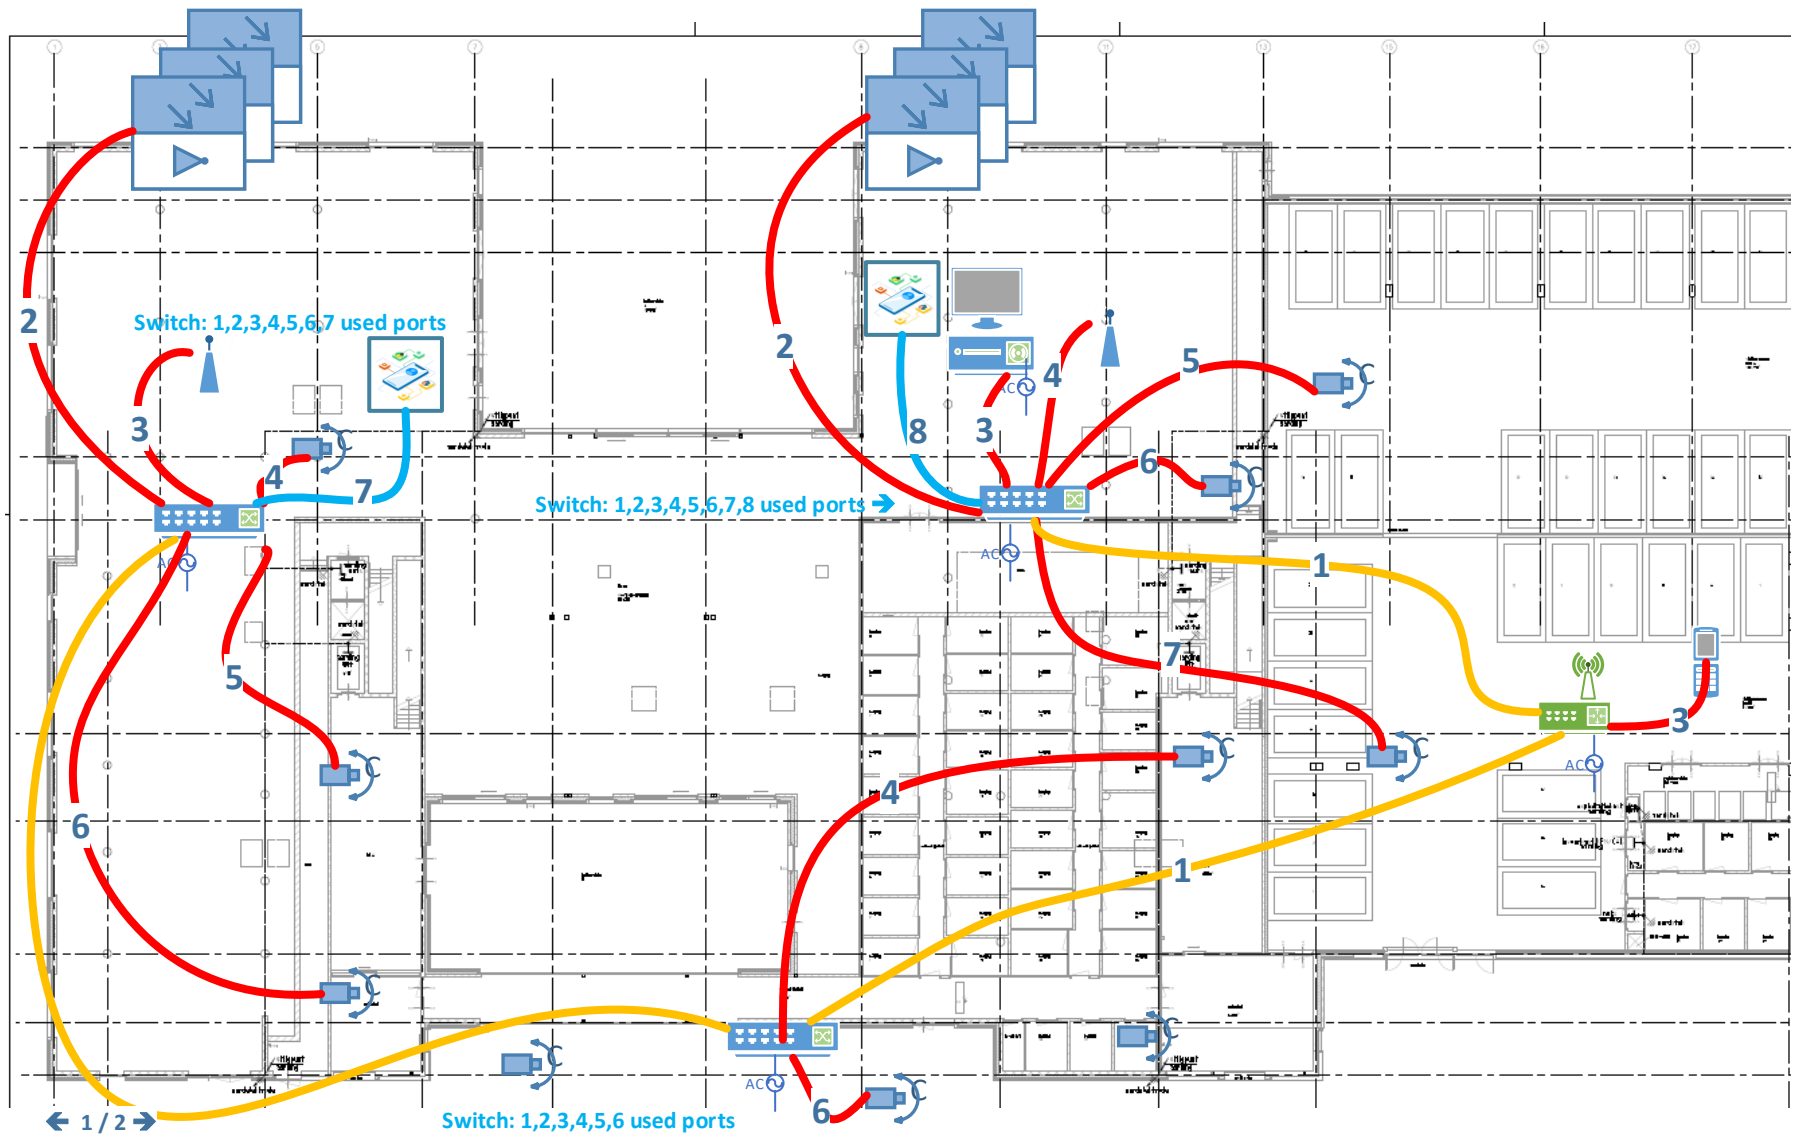

	Ubiquiti AP
	Netgear Switch
	Ziggo Router
	Display
	NVR 4TB
	Camera
	Zonne Panelen
	Hertek Connect Control
	Urmet Call Forwarding Unit

 Ubiquiti AP
 Netgear Switch
 Ziggo Router
 Display
 NVR 4TB
 Camera
 Zonne Panelen
 Hertek Connect Control
 Urmet Call Forwarding Unit

Totale kabelenlengte = 325 (rol = 305)

- + 2 kabels vaste RJ45 van 5 (of 7 meter)
- + 3 kabels vaste RJ45 van 2 meter
- + extra kabels

	Ubiquiti AP
	Netgear Switch
	Ziggo Router
	Display
	NVR 4TB
	Camera
	Zonne Panelen
	Hertek Connect Control
	Urmet Call Forwarding Unit