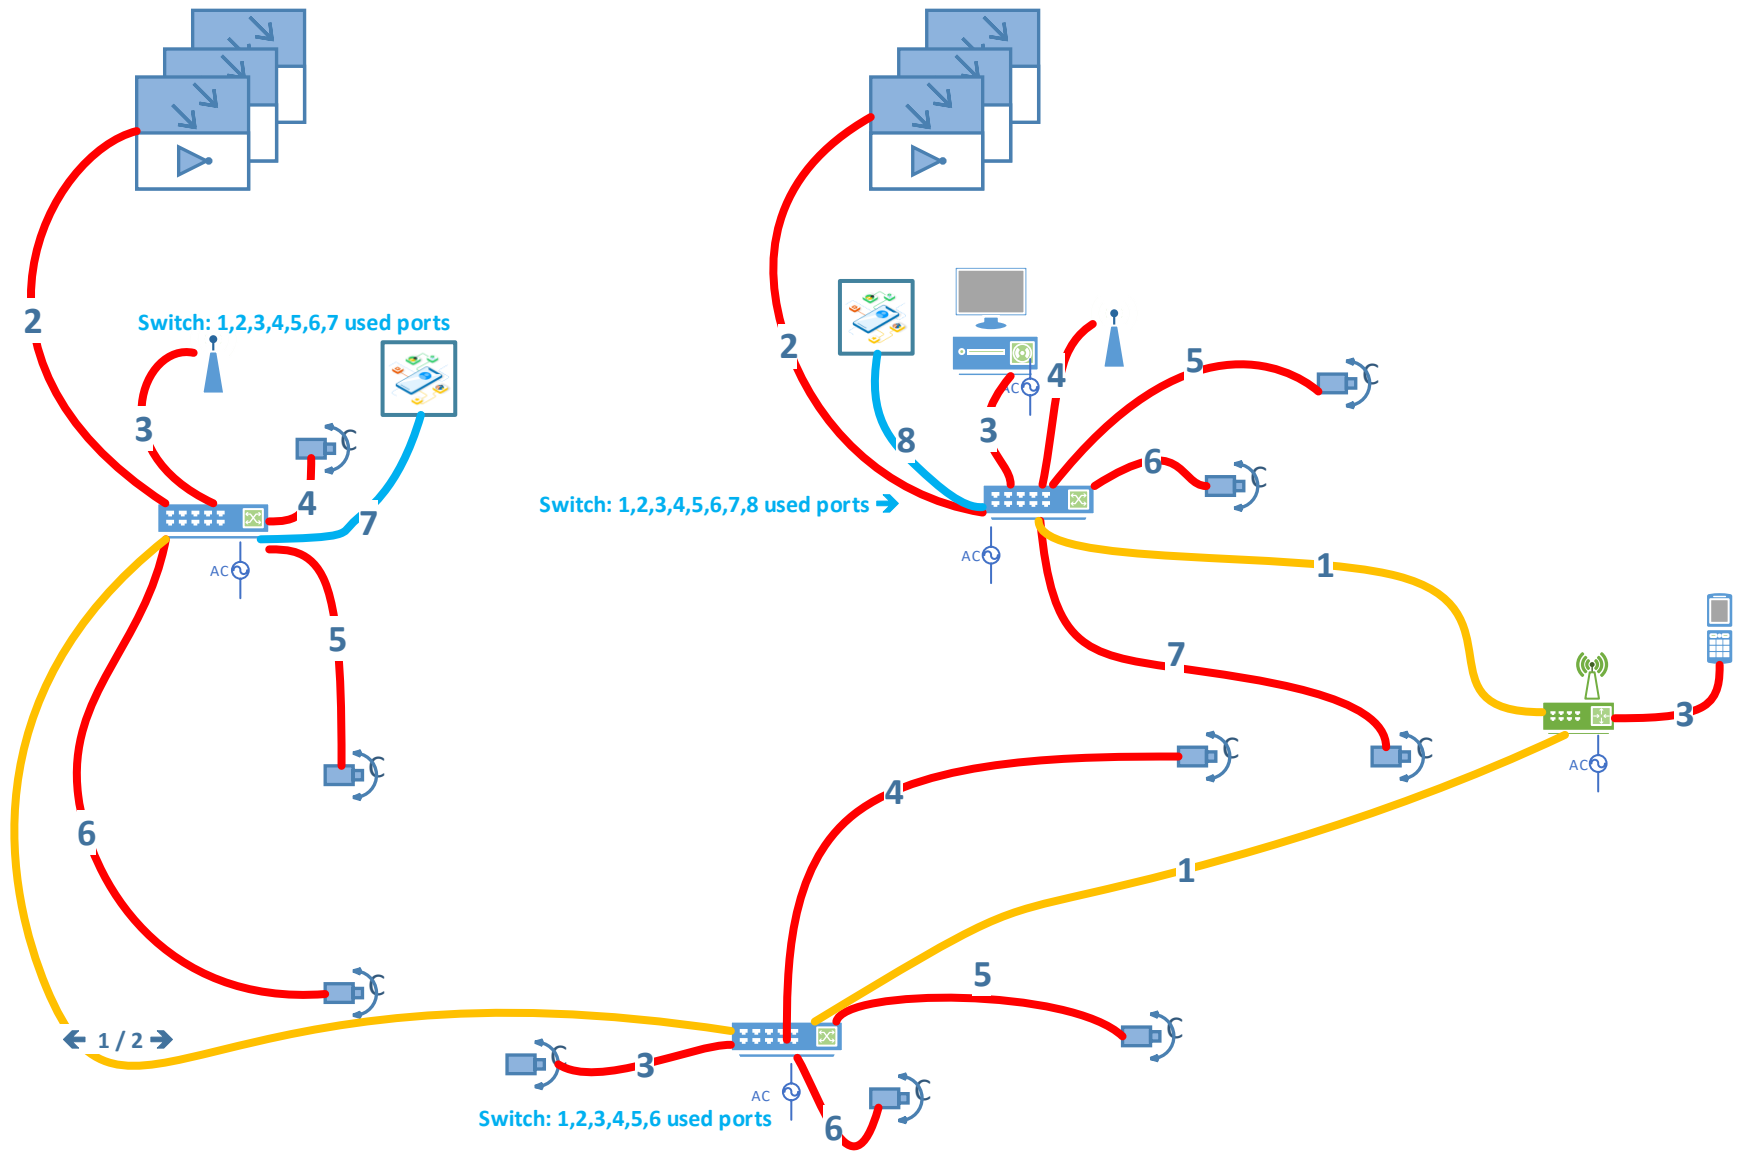

	Ubiquiti AP
	Netgear Switch
	Ziggo Router
	Display
	NVR 4TB
	Camera
	Zonne Panelen
	Hertek Connect Control
	Urmet Call Forwarding Unit

 Ubiquiti AP
 Netgear Switch
 Ziggo Router
 Display
 NVR 4TB
 Camera
 Zonne Panelen
 Hertek Connect Control
 Urmet Call Forwarding Unit

Totale kabelenlengte = 325 (rol = 305)

- + 2 kabels vaste RJ45 van 5 (of 7 meter)
- + 3 kabels vaste RJ45 van 2 meter
- + extra kabels

	Ubiquiti AP
	Netgear Switch
	Ziggo Router
	Display
	NVR 4TB
	Camera
	Zonne Panelen
	Hertek Connect Control
	Urmet Call Forwarding Unit